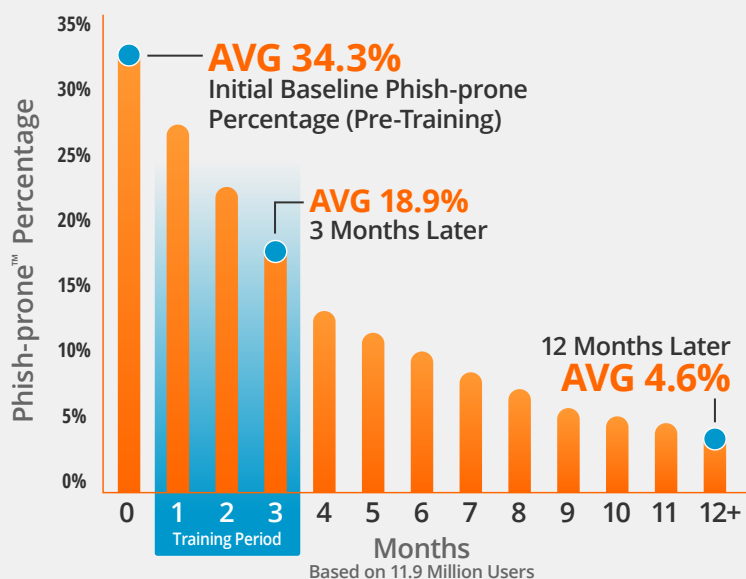

Security Awareness Training and Simulated Phishing Platform

Helps you manage the ongoing problem of **social engineering**

KnowBe4 Security Awareness Training

Old-school security awareness training doesn't hack it anymore. Today, your employees are frequently exposed to sophisticated phishing and ransomware attacks.

Baseline Testing

We provide baseline testing to assess the Phish-prone™ percentage of your users through a free simulated phishing attack.

Train Your Users

The world's largest library of security awareness training content; including interactive modules, videos, games, posters and newsletters. Automated training campaigns with scheduled reminder emails.

The System Really Works

With KnowBe4's massive database, we analyzed over 11.9 million users over the course of at least 12 months, and our 2024 research continues to uncover alarming results. The overall industry initial Phish-prone Percentage benchmark increased to 34.3%, up one full point from 2023.

Fortunately, the data showed that this 34.3% can be brought down to 18.9% within 90 days after deploying new-school security awareness training. The one-year results show that by following these best practices, the final Phish-prone Percentage can be minimized to 4.6% on average.